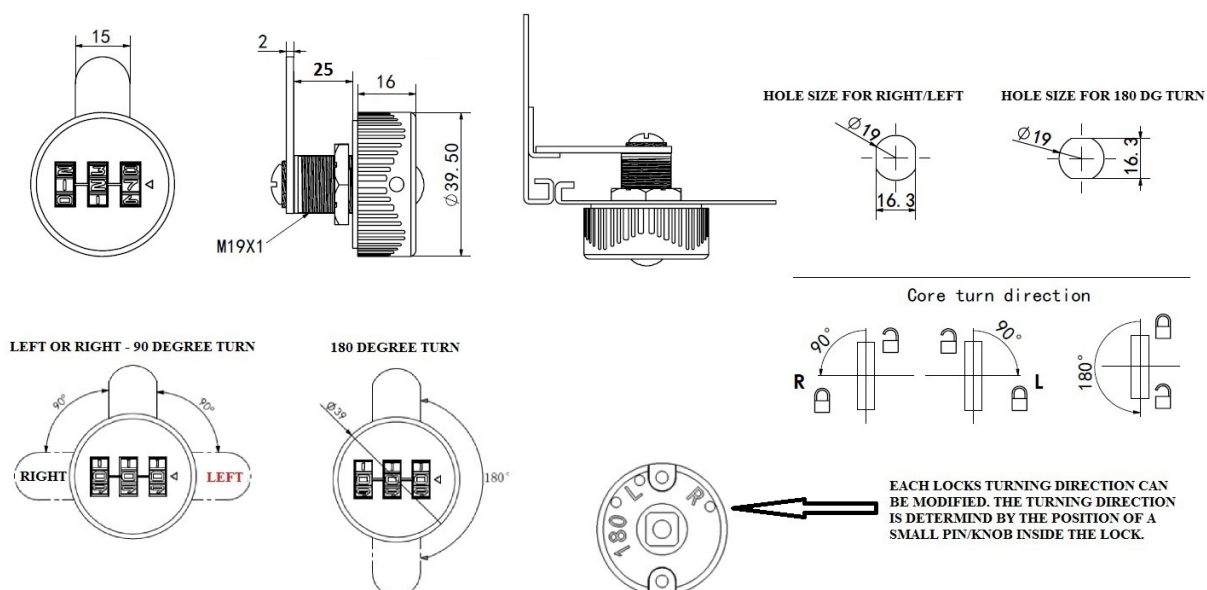

PRODUCT SHEET

Description:

Combi. Cam Lock "Jacks", 90DG, LH, $\varnothing 19 \times 25$ mm, CPL, Cam A04

Item number:

14.08.216-5

Units	Box	Carton	HS Code	Barcode
Pcs.	10	100	8301300000	
				5704866498920